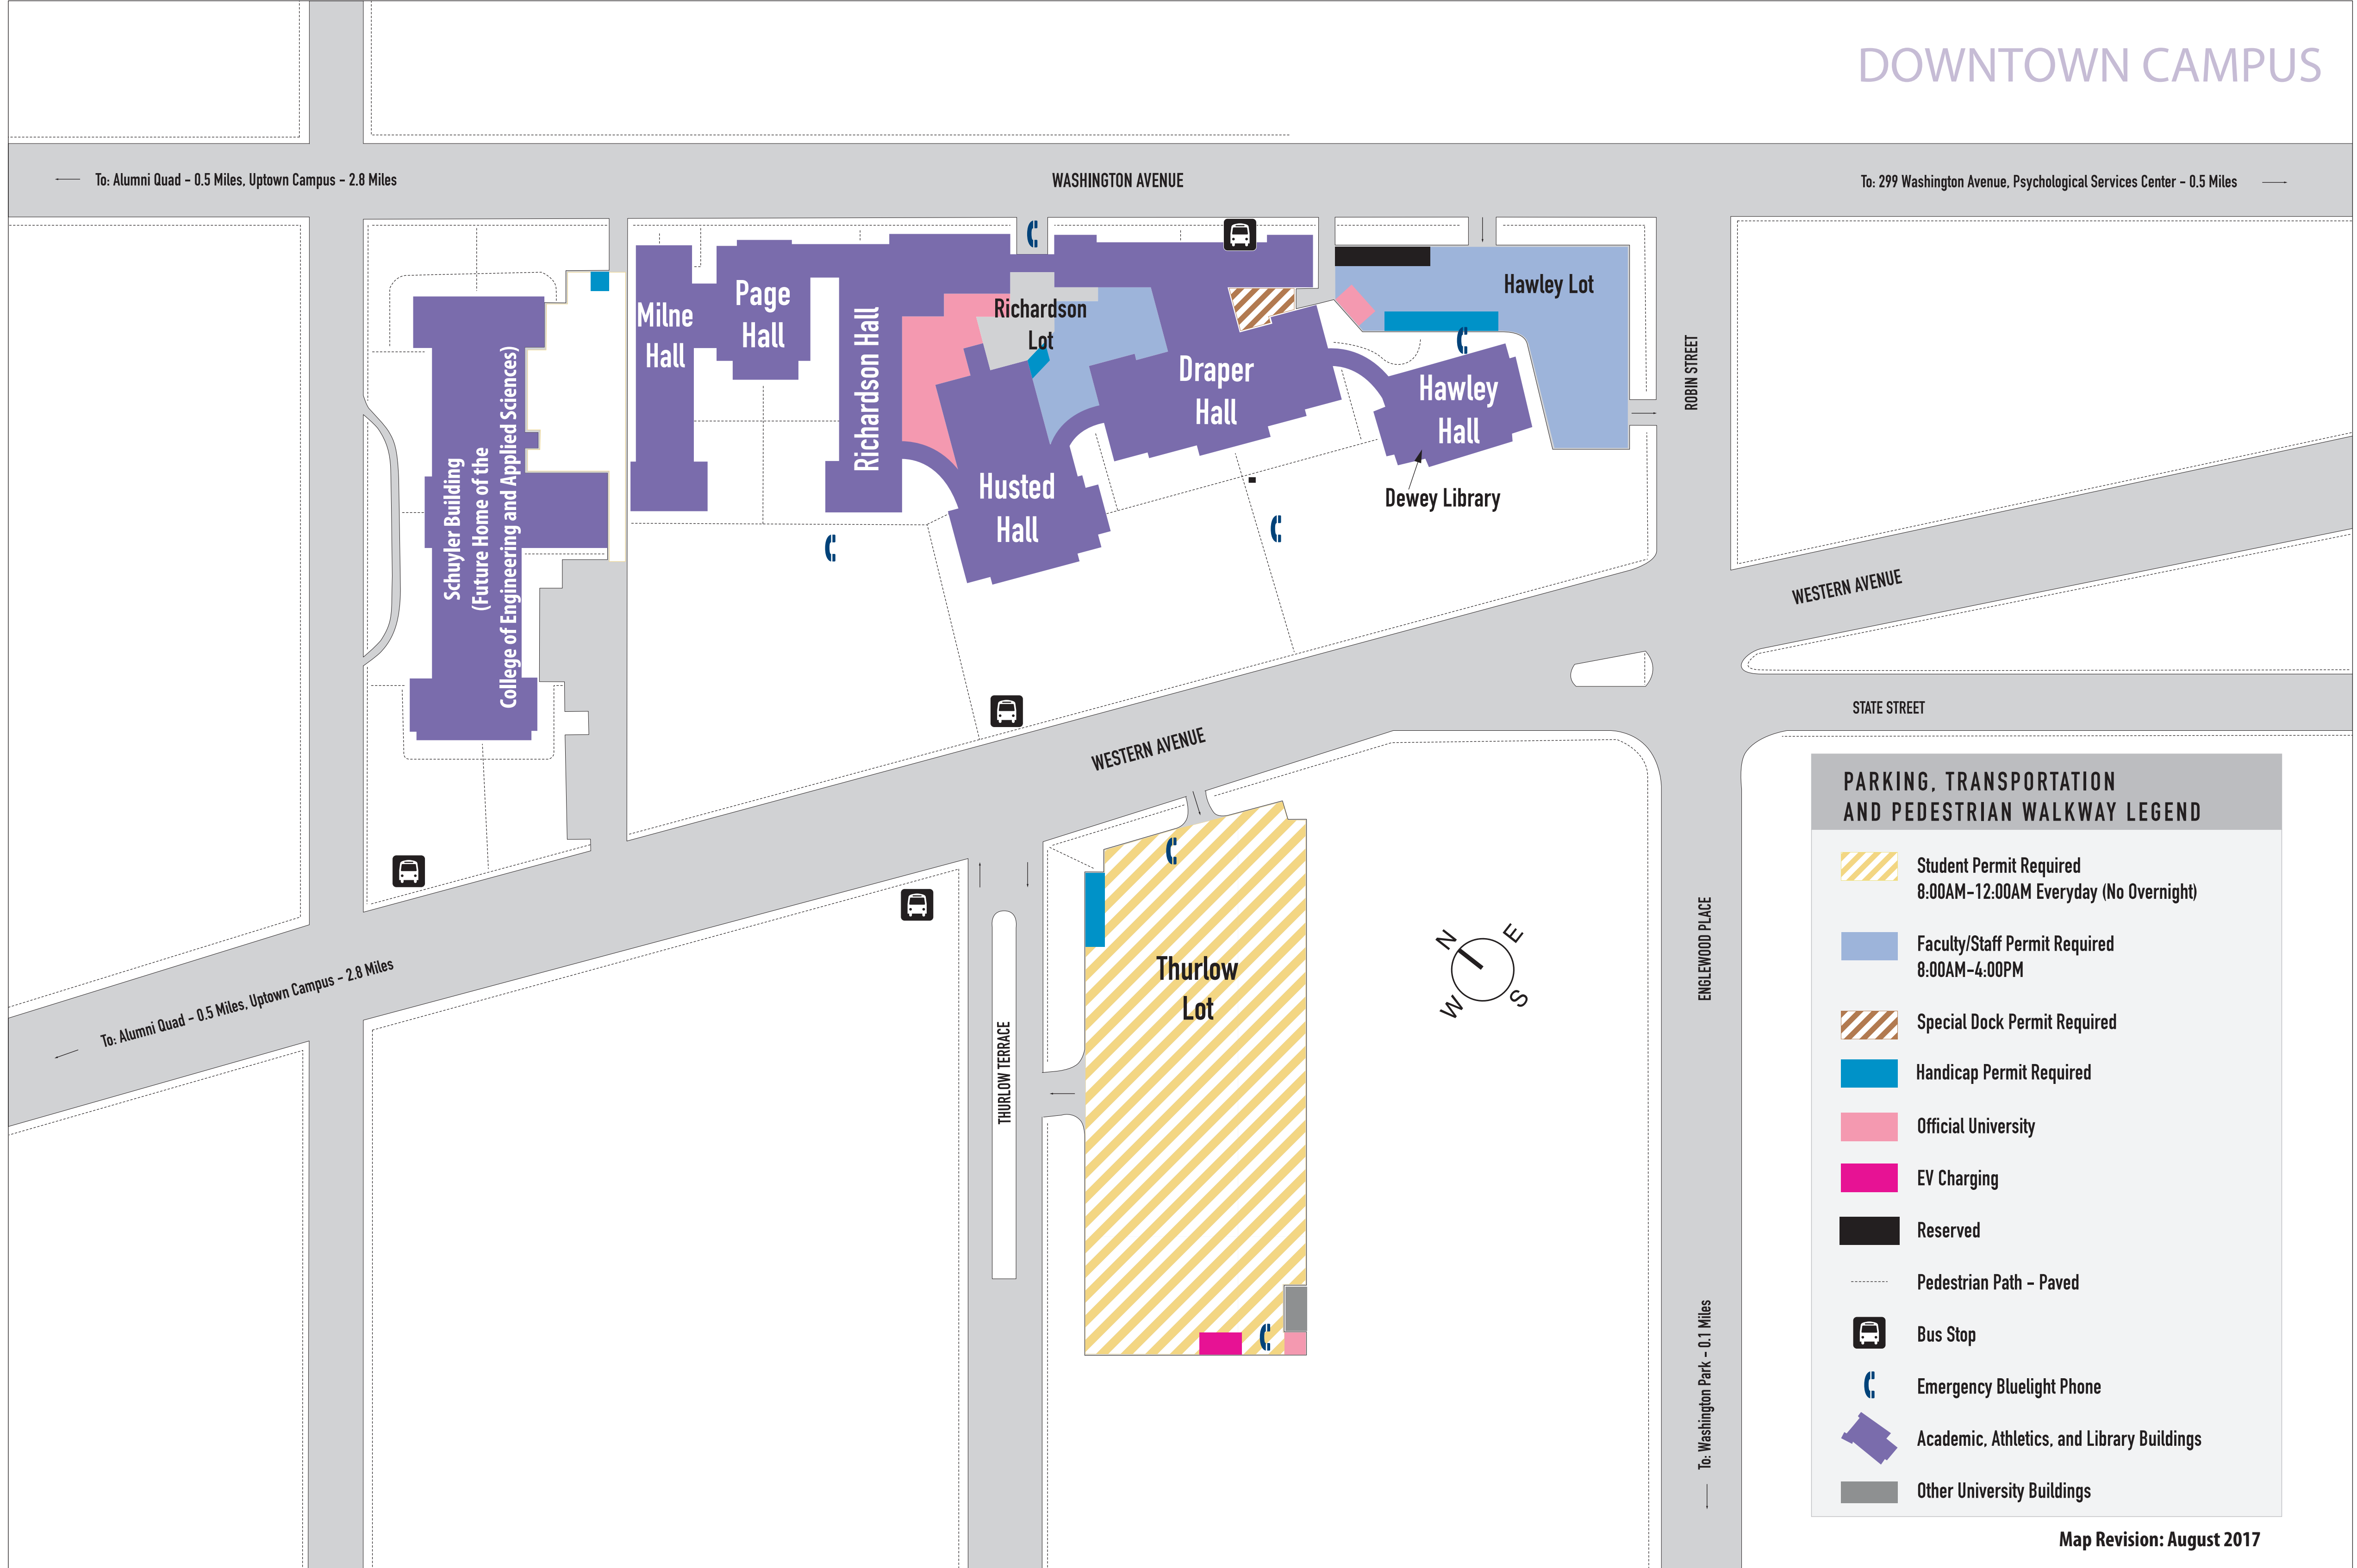

DOWNTOWN CAMPUS

To: Alumni Quad - 0.5 Miles, Uptown Campus - 2.8 Miles

To: 299 Washington Avenue, Psychological Services Center - 0.5 Miles

To: Alumni Quad - 0.5 Miles, Uptown Campus - 2.8 Miles

To: Washington Park - 0.1 Miles